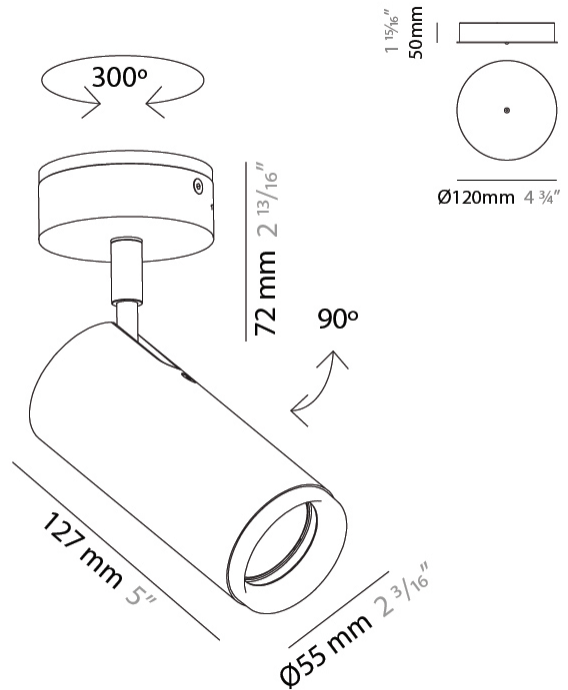

PROJECT	_____
TYPE	_____
SPECIFIER	_____
QUANTITY	_____
DATE	_____

HAUL SURFACE

D93242-

base number   Finish
Options

1. To build a product code in our configurator select the specify button on the base model # product page
2. To build a manual product code on this datasheet choose from the options listed below in blue font and add the suffix to the base model #

GENERAL

Series: Haul
Brand: Milan
Division: Design
Mounting Type: Surface
Mounting Location: Wall
Subcategory: Spots

PHYSICAL

Shape: Cylinder
Diameter (mm): 55
Diameter (in): 1 ⁹/₁₆
Length (mm): 70
Length (in): 2 ³/₄
Height (mm): 100
Height (in): 3 ¹⁵/₁₆
Extension (mm): 120
Extension (in): 4 ³/₄
Light Distribution: Adjustable / Direct
Fixture Finish: MWL / MBQ
Fixture Material: Extruded Aluminum

ELECTRICAL

Number of Lamps: 1
Lamp Type: LED Retrofit
Lamp Shape: MR16
Bulb Included: Bulb Not Included
Max. Wattage Per Lamp (W): 4
Lamp Base: GU10
Input Voltage (V): 120

LED

CRI: >90 CRI

OPTICAL

RATINGS AND CERTIFICATIONS

Certified By: Certified for North American Standards
IP rating: IP20