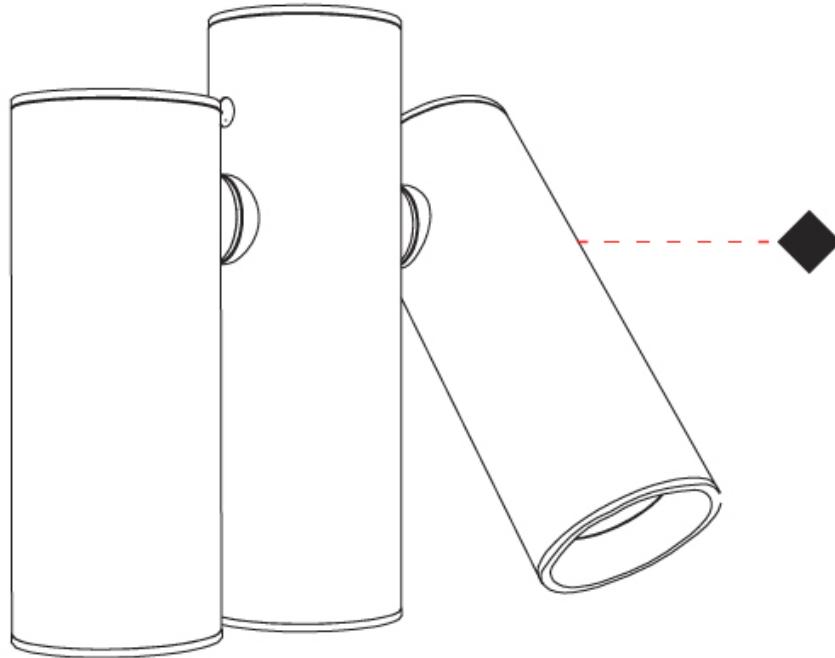

HAUL 3 LIGHT SURFACE

D92109R9-

PROJECT

TYPE

SPECIFIER

QUANTITY

DATE

D