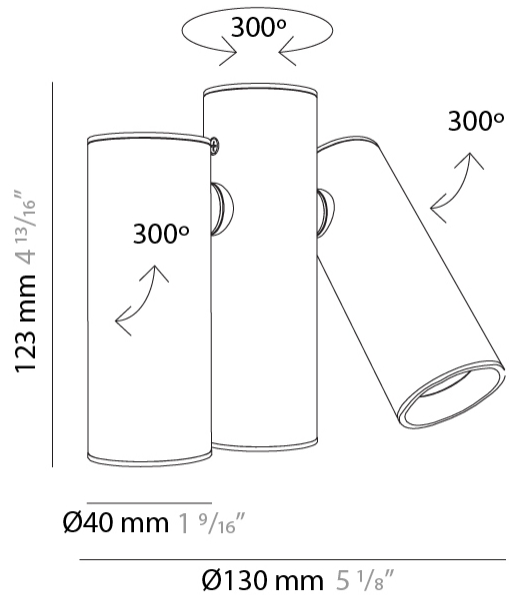

PROJECT	_____
TYPE	_____
SPECIFIER	_____
QUANTITY	_____
DATE	_____

HAUL 3 LIGHT SURFACE

D92109R9-

base number Finish
Options

1. To build a product code in our configurator select the specify button on the base model # product page
2. To build a manual product code on this datasheet choose from the options listed below in blue font and add the suffix to the base model #

GENERAL

Series: Haul
Subseries: Haul 3 Light
Brand: Milan
Division: Design
Mounting Type: Surface
Mounting Location: Ceiling
Subcategory: Downlight

PHYSICAL

Shape: Cylinder
Length (mm): 130
Length (in): 5 1/8
Width (mm): 40
Width (in): 1 9/16
Height (mm): 123
Height (in): 4 13/16
Light Distribution: Adjustable / Direct
[Fixture Finish: MWL / MBQ](#)
Fixture Material: Extruded Aluminum

ELECTRICAL

Lamp Type: LED
Input Wattage (W): 15
Total Output Wattage (W): 12
Dimming: Electronic Low Voltage Dimming
Input Voltage (V): 120Vac Direct Line

LED

Number of LEDs: 3
Color Temperature (°K): 3000
Max. Delivered Lumen (lm): 1500
CRI: >90 CRI
Lamp Life (hrs): 50000

OPTICAL

Beam Angle: 35
Adjustability: Rotational; Tilt 300°

RATINGS AND CERTIFICATIONS

Certified By: Certified for North American Standards
IP rating: IP20