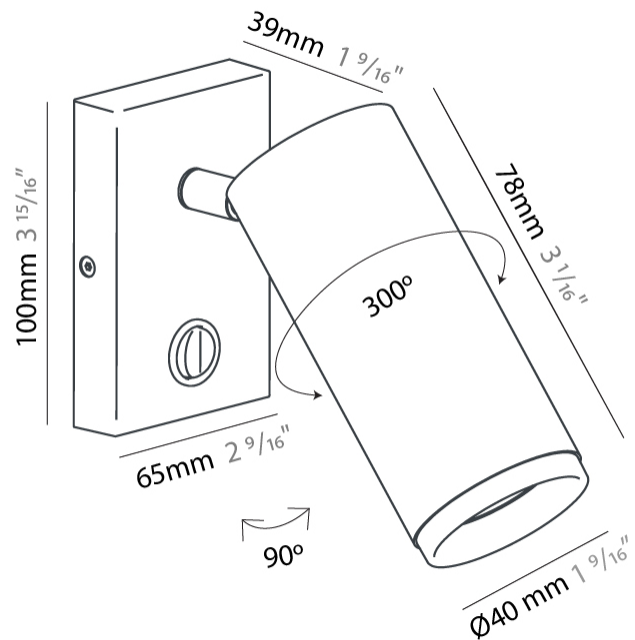

PROJECT	
TYPE	
SPECIFIER	
QUANTITY	
DATE	

HAUL - WALL SURFACE

D93203R9-

base number Finish
Options

1. To build a product code in our configurator select the specify button on the base model # product page
2. To build a manual product code on this datasheet choose from the options listed below in blue font and add the suffix to the base model #

GENERAL

Series: Haul
Subseries: Haul - Wall
Brand: Milan
Division: Design
Mounting Type: Surface
Mounting Location: Wall
Subcategory: On/Off Switch

PHYSICAL

Shape: Cylinder
Diameter (mm): 40
Diameter (in): 1 9/16
Length (mm): 65
Length (in): 2 9/16
Height (mm): 100
Height (in): 3 15/16
Extension (mm): 78
Extension (in): 3 1/16
Light Distribution: Adjustable / Direct
Fixture Finish: [MWL / MBQ](#)
Fixture Material: Extruded Aluminum

ELECTRICAL

Lamp Type: LED
Input Wattage (W): 5
Dimming: Electronic Low Voltage Dimming
Input Voltage (V): 120Vac Direct Line

LED

Number of LEDs: 1
Color Temperature (°K): 3000
Max. Delivered Lumen (lm): 500
CRI: >90 CRI
Lamp Life (hrs): 50000

OPTICAL

Beam Angle: 35
Adjustability: Rotational 300°; Tilt 90°

RATINGS AND CERTIFICATIONS

Certified By: Certified for North American Standards
IP rating: IP20