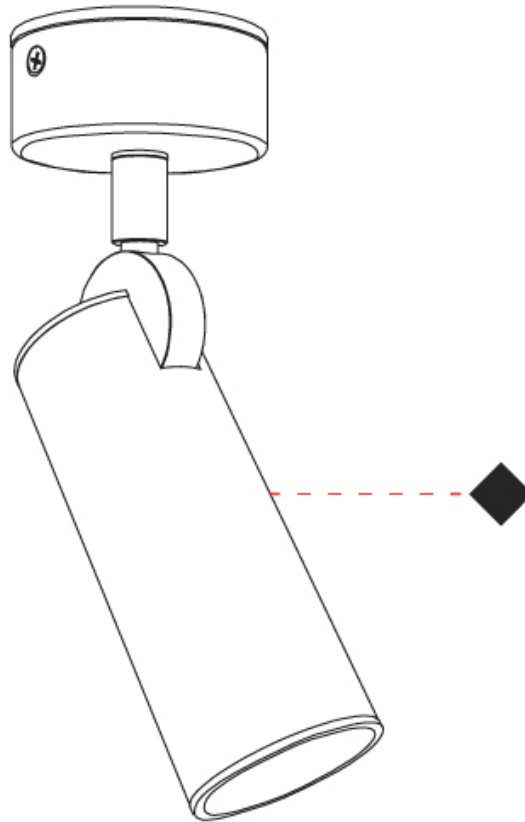

HAUL - CEILING SURFACE

D92247-

PROJECT

TYPE

SPECIFIER

QUANTITY

DATE

D