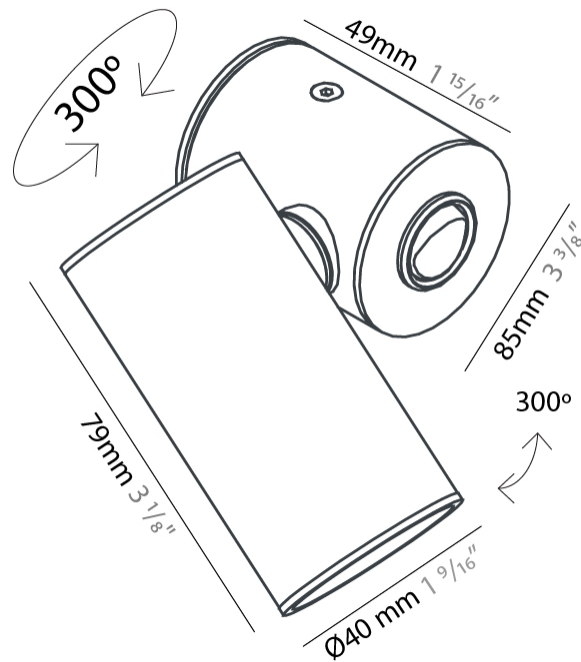

PROJECT	_____
TYPE	_____
SPECIFIER	_____
QUANTITY	_____
DATE	_____

HAUL - WALL SURFACE

D93244-

base number   Finish
Options

1. To build a product code in our configurator select the specify button on the base model # product page
2. To build a manual product code on this datasheet choose from the options listed below in blue font and add the suffix to the base model #

GENERAL

Series: Haul _____
Subseries: Haul - Wall _____
Brand: Milan _____
Division: Design _____
Mounting Type: Surface _____
Mounting Location: Wall _____
Subcategory: On/Off Switch _____

PHYSICAL

Shape: Cylinder _____
Diameter (mm): 40 _____
Diameter (in): 1 9/16 _____
Length (mm): 85 _____
Length (in): 3 3/8 _____
Extension (mm): 120 _____
Extension (in): 4 3/4 _____
Light Distribution: Adjustable / Direct _____
Fixture Finish: MWL / MBQ _____
Fixture Material: Extruded Aluminum _____

ELECTRICAL

Lamp Type: LED _____
Input Wattage (W): 5 _____
Dimming: Electronic Low Voltage Dimming _____
Input Voltage (V): 120Vac Direct Line _____

LED

Number of LEDs: 1 _____
Color Temperature (°K): 3000 _____
Max. Delivered Lumen (lm): 500 _____
CRI: >90 CRI _____
Lamp Life (hrs): 50000 _____

OPTICAL

Beam Angle: 35 _____

RATINGS AND CERTIFICATIONS

Certified By: Certified for North American Standards _____
IP rating: IP20 _____