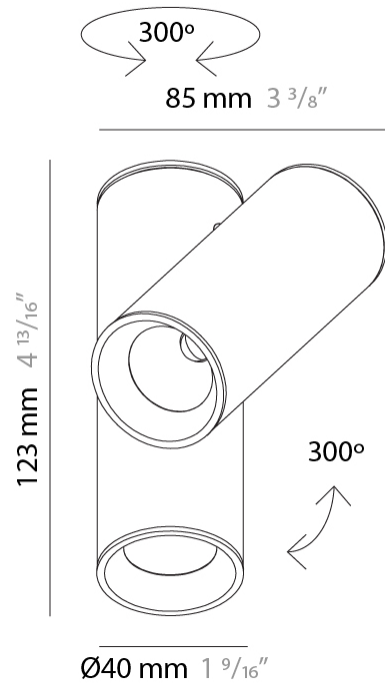

PROJECT	_____
TYPE	_____
SPECIFIER	_____
QUANTITY	_____
DATE	_____

HAUL 2 LIGHT SURFACE

D92192R9-

base number _____
Finish Options _____

1. To build a product code in our configurator select the specify button on the base model # product page
2. To build a manual product code on this datasheet choose from the options listed below in blue font and add the suffix to the base model #

GENERAL

Series: Haul _____
Subseries: Haul 2 Light _____
Brand: Milan _____
Division: Design _____
Mounting Type: Surface _____
Mounting Location: Ceiling _____
Subcategory: Spots _____

PHYSICAL

Shape: Cylinder _____
Diameter (mm): 40 _____
Diameter (in): 1 9/16 _____
Width (mm): 85 _____
Width (in): 3 3/8 _____
Height (mm): 80 _____
Height (in): 4 7/8 _____
Light Distribution: Adjustable / Direct _____
Fixture Finish: MWL / MBQ _____
Fixture Material: Extruded Aluminum _____

ELECTRICAL

Lamp Type: LED _____
Input Wattage (W): 10 _____
Total Output Wattage (W): 8 _____
Dimming: Electronic Low Voltage Dimming _____
Input Voltage (V): 120Vac Direct Line _____

LED

Number of LEDs: 2 _____
Color Temperature (°K): 3000 _____
Max. Delivered Lumen (lm): 1000 _____
CRI: >90 CRI _____
Lamp Life (hrs): 50000 _____

OPTICAL

Beam Angle: 35 _____
Adjustability: Rotational; Tilt 300° _____

RATINGS AND CERTIFICATIONS

Certified By: Certified for North American Standards _____
IP rating: IP20 _____