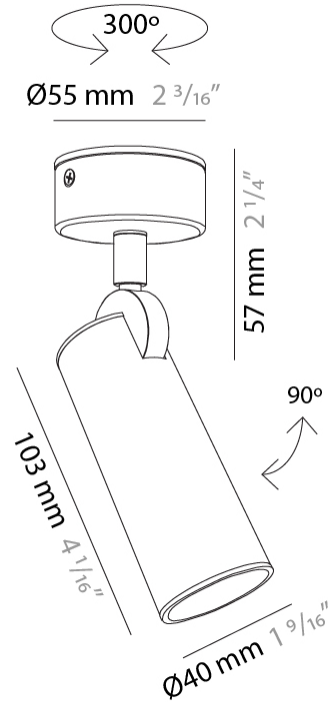

PROJECT	_____
TYPE	_____
SPECIFIER	_____
QUANTITY	_____
DATE	_____

HAUL - CEILING SURFACE

D92247-

base number   Finish
Options

1. To build a product code in our configurator select the specify button on the base model # product page
2. To build a manual product code on this datasheet choose from the options listed below in blue font and add the suffix to the base model #

GENERAL

Series: Haul _____
Subseries: Haul - Ceiling _____
Brand: Milan _____
Division: Design _____
Mounting Type: Surface _____
Mounting Location: Ceiling _____
Subcategory: Spots _____

PHYSICAL

Shape: Cylinder _____
Diameter (mm): 40 _____
Diameter (in): 1 9/16 _____
Length (mm): 98 _____
Length (in): 3 7/8 _____
Height (mm): 160 _____
Height (in): 6 5/16 _____
Light Distribution: Adjustable / Direct _____
Fixture Finish: MWL / MBQ _____
Fixture Material: Extruded Aluminum _____

ELECTRICAL

Lamp Type: LED _____
Input Wattage (W): 5 _____
Dimming: Electronic Low Voltage Dimming _____
Input Voltage (V): 120Vac Direct Line _____

LED

Number of LEDs: 1 _____
Color Temperature (°K): 3000 _____
Max. Delivered Lumen (lm): 500 _____
CRI: >90 CRI _____
Lamp Life (hrs): 50000 _____

OPTICAL

Beam Angle: 35 _____
Adjustability: Rotational 300°; Tilt 90° _____

RATINGS AND CERTIFICATIONS

Certified By: Certified for North American Standards _____
IP rating: IP20 _____