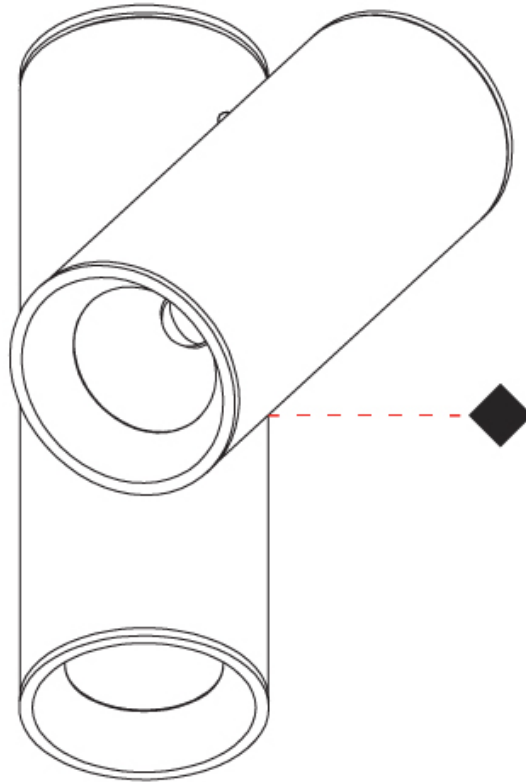

HAUL 2 LIGHT SURFACE

D92192R9-

PROJECT

TYPE

SPECIFIER

QUANTITY

DATE

D