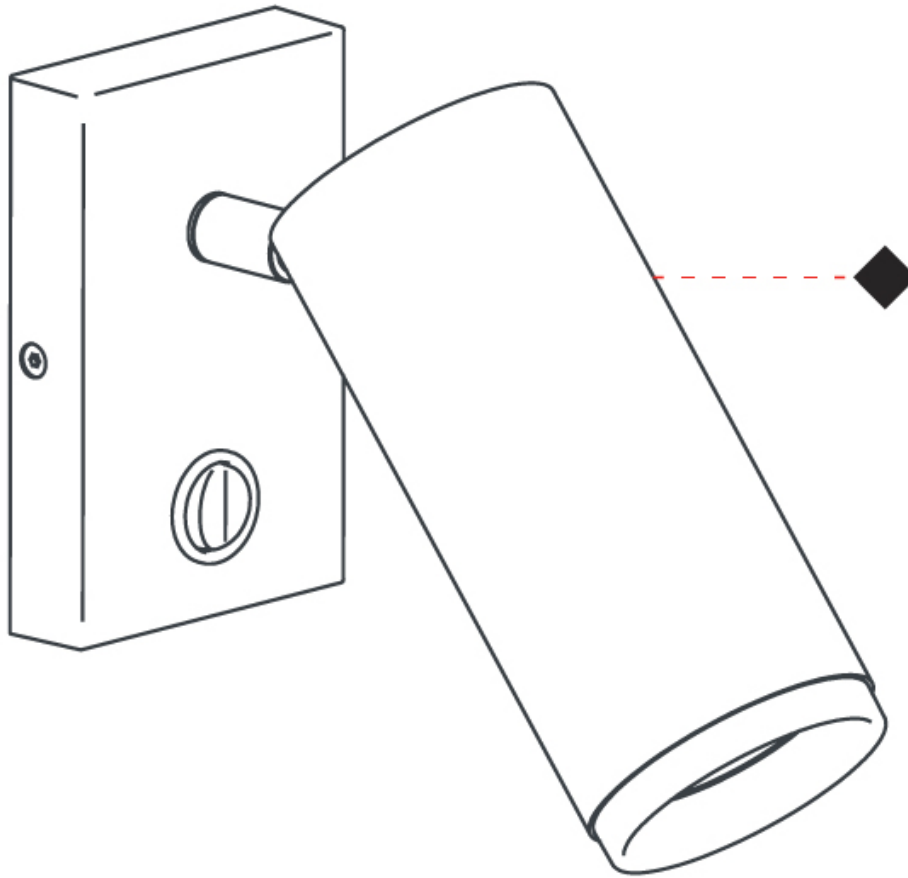

HAUL - WALL SURFACE

D93203R9-

PROJECT	_____
TYPE	_____
SPECIFIER	_____
QUANTITY	_____
DATE	_____

D