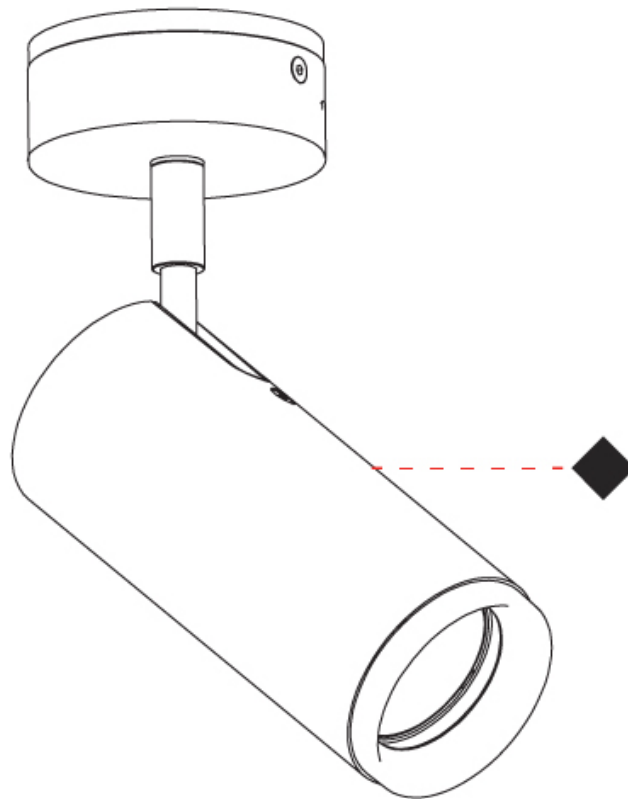

HAUL 1 LIGHT SURFACE

D92102R9-

PROJECT _____

TYPE _____

SPECIFIER _____

QUANTITY _____

DATE _____

D